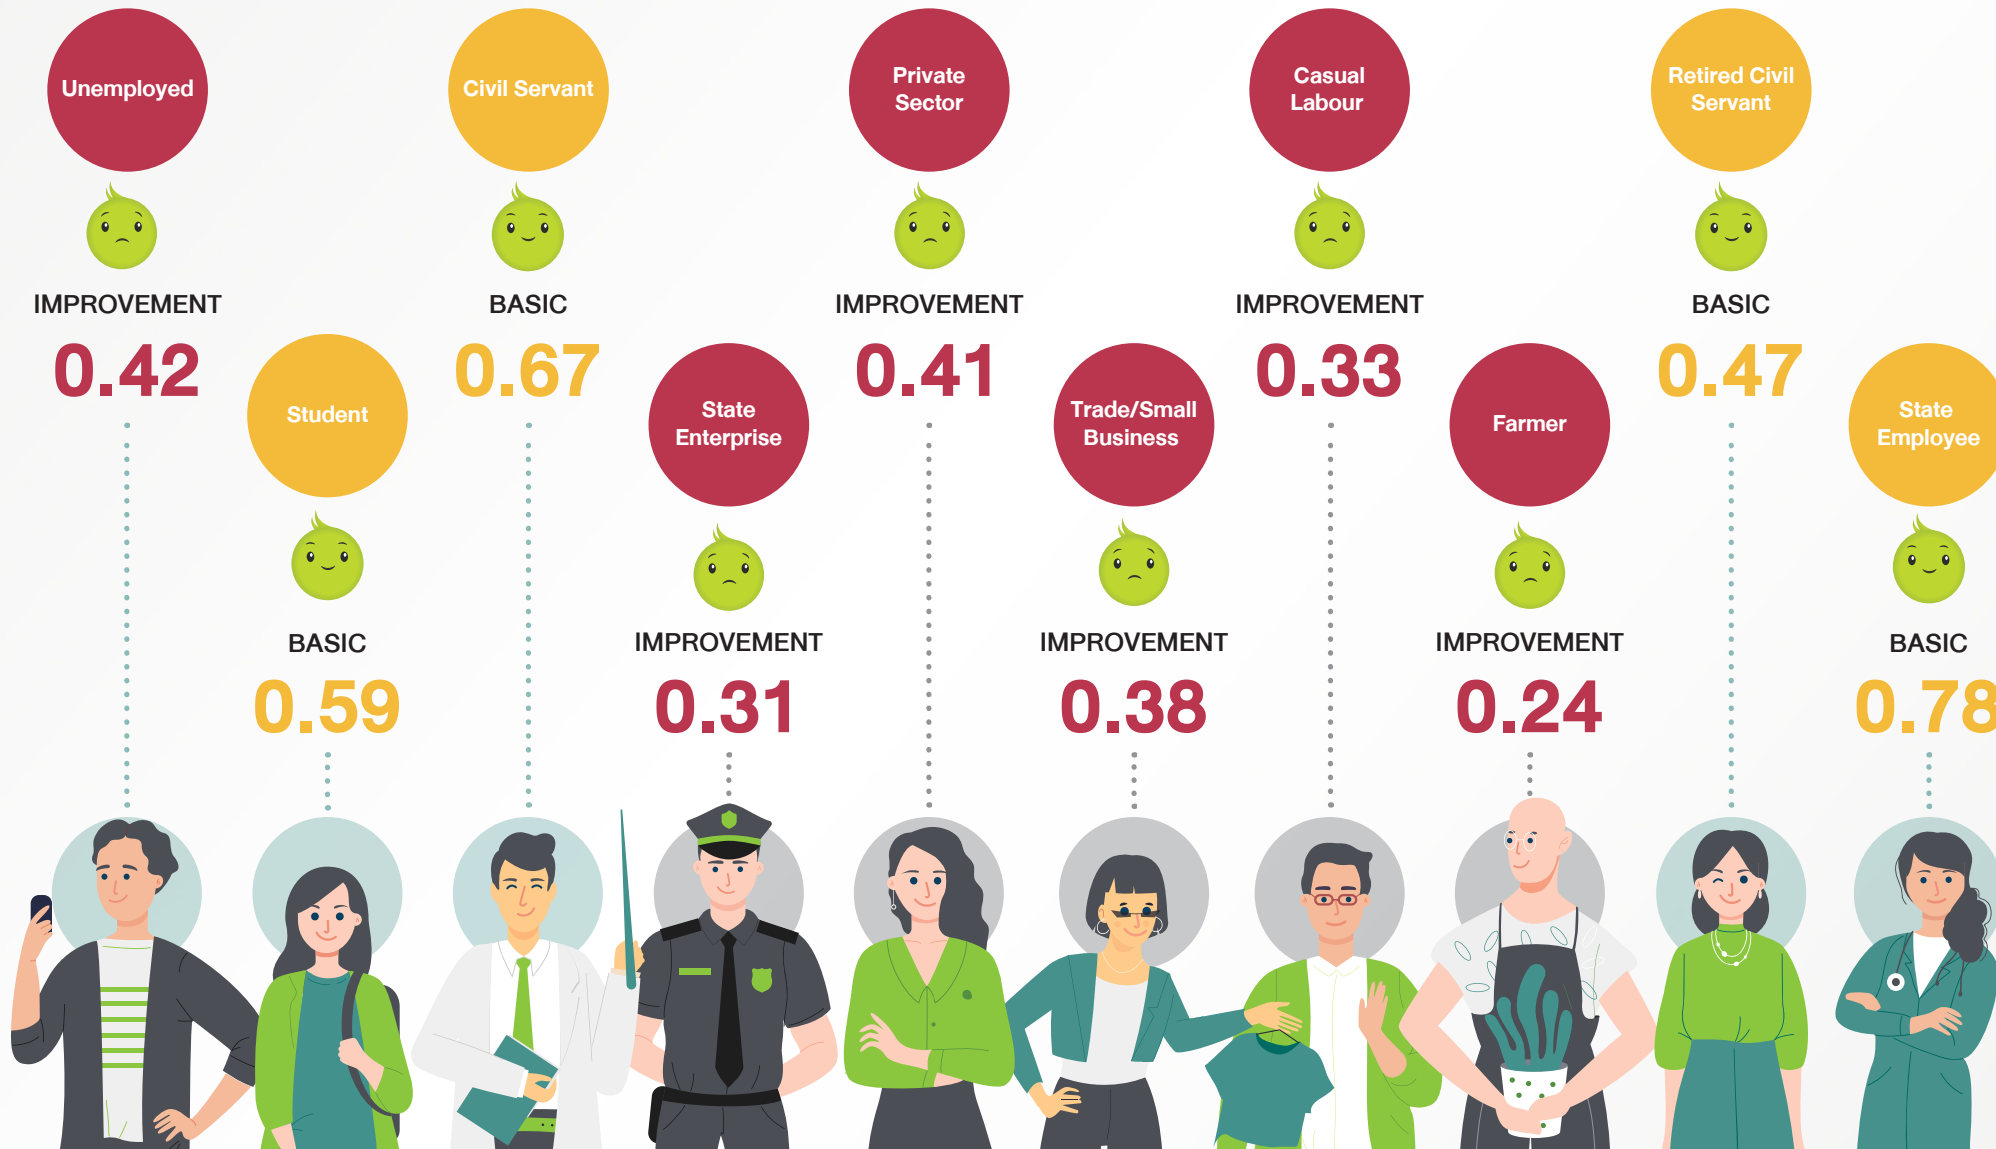

The elderly group (60+) must Improve nearly every component of digital knowledge and understanding, except Digital Use and Cyberbullying

The element at the Advanced level for every age group is Cyberbullying

The elements which must improve are Digital Communication and Collaboration

What is Thailand Cyber Wellness Index?

Cyber Wellness Index covers which

Sample group

Results

Thai Cyber Wellness level by age cohort

# THAI CYBER WELLNESS LEVEL BY OCCUPATION

State employees had the most advanced cyber wellness index overall (0.78), followed by civil servants (0.67), students (0.59), retired civil servants (0.47) were at the basic level. Meanwhile, the unemployed (0.42), private sector employees (0.41), trade/small business (0.38), casual labour (0.33), state enterprise employees (0.31) and farmers (0.24) were at the level of Must improve Improvement