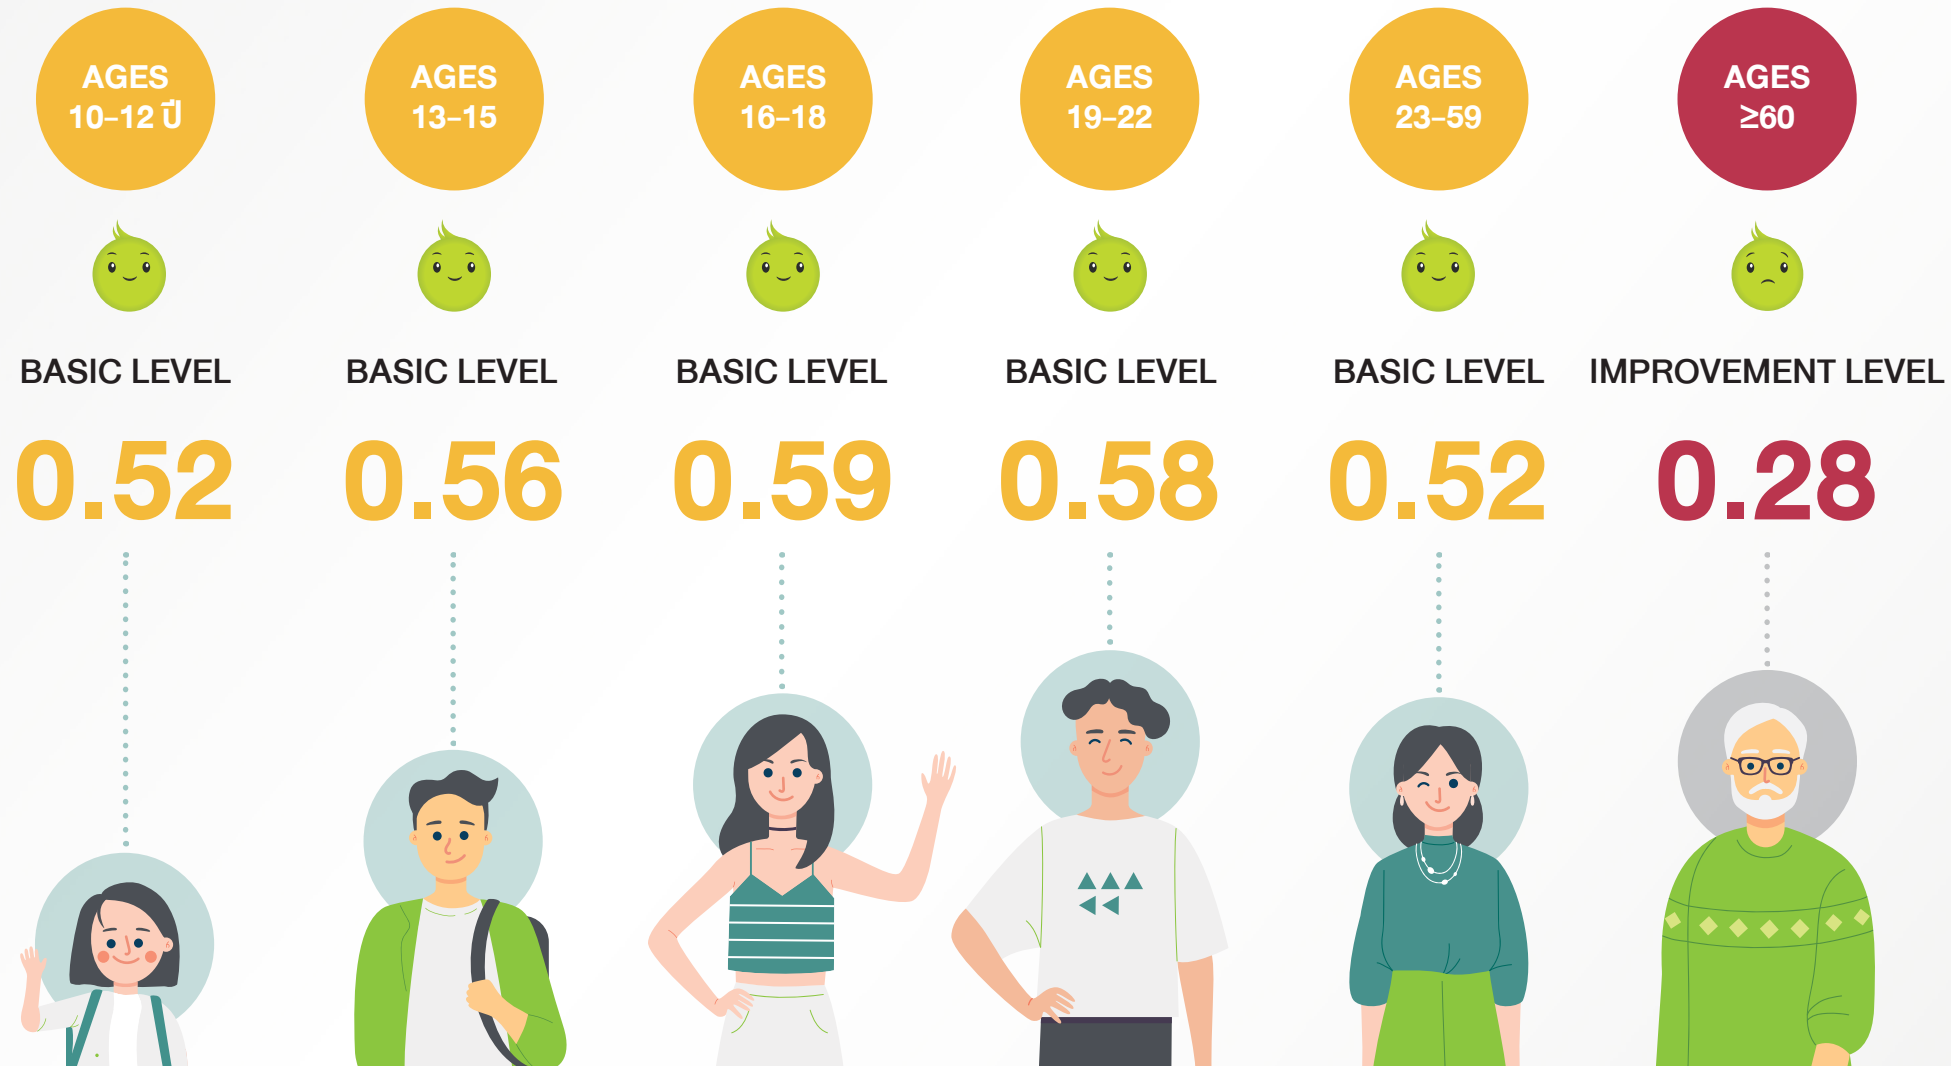

**DIGITAL COMMUNICATION AND COLLABORATION**  
"IMPROVEMENT" LEVEL

**CYBERBULLYING**  
"ADVANCED" LEVEL

**CYBER SECURITY AND SAFETY**  
"BASIC" LEVEL

What is Thailand Cyber Wellness Index?

Cyber Wellness Index covers which

Sample group

Results

Thai Cyber Wellness level by age cohort

Thai Cyber Wellness level by occupation

Thai Cyber Wellness level by region

Thai Cyber Wellness level by provinces

Readmore

# ACCORDING TO AGE COHORT

Seniors (aged 60 plus) are the single group with an average Cyber Wellness Index at "Improvement" level, while other groups were at "Basic". The group with the best Cyber Wellness Index was the 16-18 age group