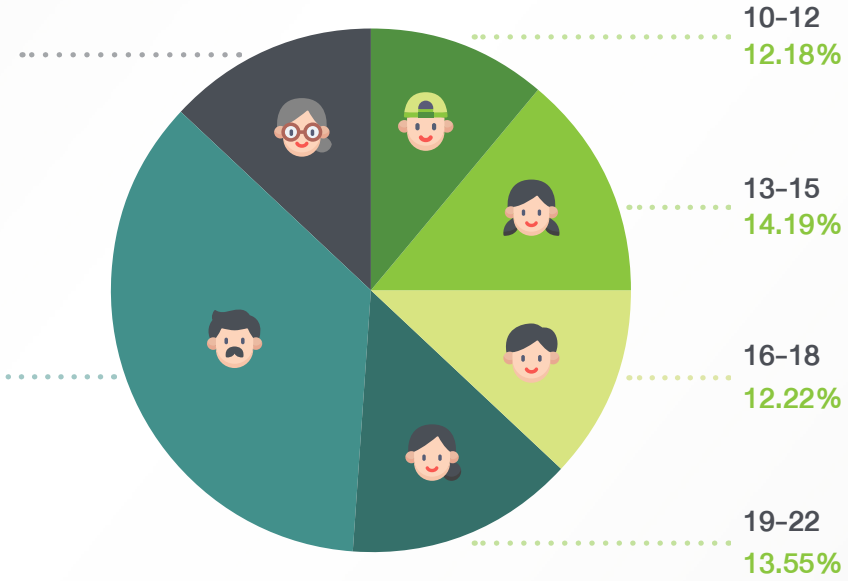

# SAMPLE GROUP

7 REGIONS  
77 PROVINCES

THE SAMPLE GROUP WAS

**21,862** PEOPLE

DIVIDED INTO  MALE 48.24%  FEMALE 51.76%

60 Plus  
13.21%

23-59  
34.65%

## OCCUPATION

What is Thailand Cyber Wellness Index?

Cyber Wellness Index covers which

Sample group

Results

Thai Cyber Wellness level by age cohort

Thai Cyber Wellness level by occupation

Thai Cyber Wellness level by region